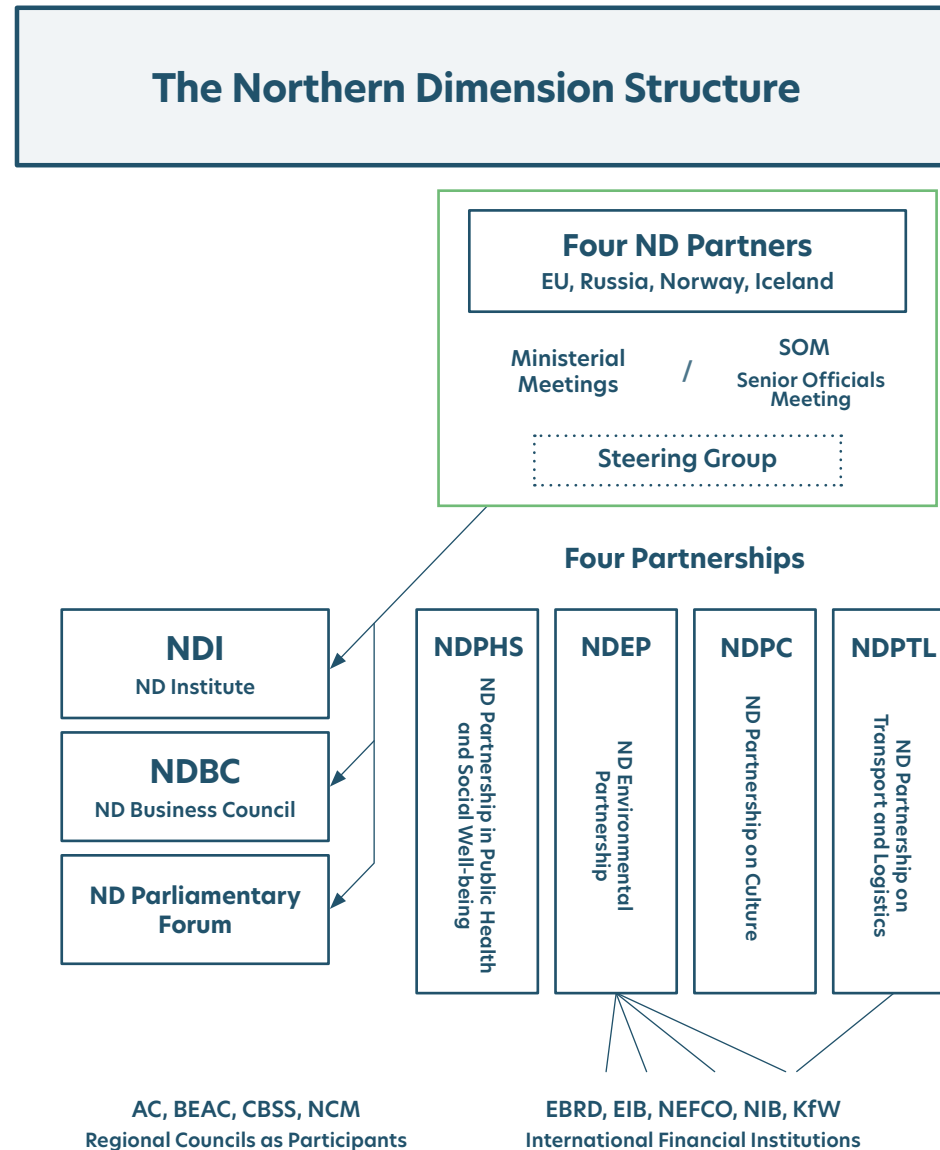

# Exploring the Northern Dimension

## History of the Northern Dimension

- Established as EU's external policy with its own action program in 1999 under Finland's first EU presidency.
- Designed as a joint policy of the whole EU, not only of its Northern members.
- Builds on and strengthens existing regional cooperation in the European North, i.e. the Arctic, Barents and Baltic Sea regions, and Northwest Russia.
- Initial themes of cooperation were environment and energy, and health. Later expanded to cooperation in other sectors as well.

## Northern Dimension Today

- After its renewal in 2006, a common policy of the EU, Russia, Norway and Iceland.
- Provides a framework for political dialogue and practical cooperation.
- Four thematic partnerships: Environment; transport and logistics; culture; and public health and social well-being.
- Supporting structures: "academic partnership" ND Institute, "business partnership" ND Business Council, and the Northern Dimension Parliamentary Forum.

## Northern Dimension Institute (NDI), est. 2009

---

- A university network and think tank that serves the thematic partnerships and policy-making with evidence-based knowledge, and raises awareness about the ND in the wider society.
- Knowledge exchange and dissemination platforms include annual ND Future Forums, NDI Policy Briefs and NDI Background Papers.